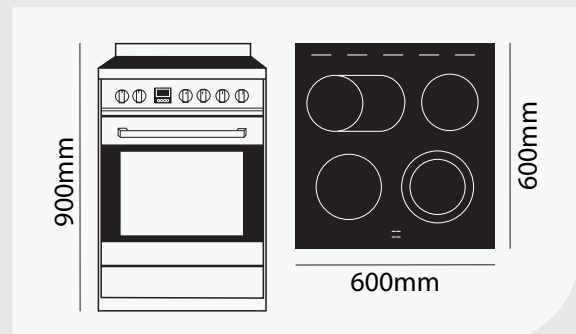

Our latest addition. Inspiring designs for New Zealand Kitchens.

FREESTANDING STOVE 600MM STAINLESS CERAMIC TOP FS600SC

- 8 Functions
- Electric Oven / Ceramic Cooktop
- 76L Capacity
- Digital Timer
- Knob Control
- Utility Drawer
- Triple Glazed Door
- Cool Touch Door Technology
- Catalytic Self-Cleaning Panels